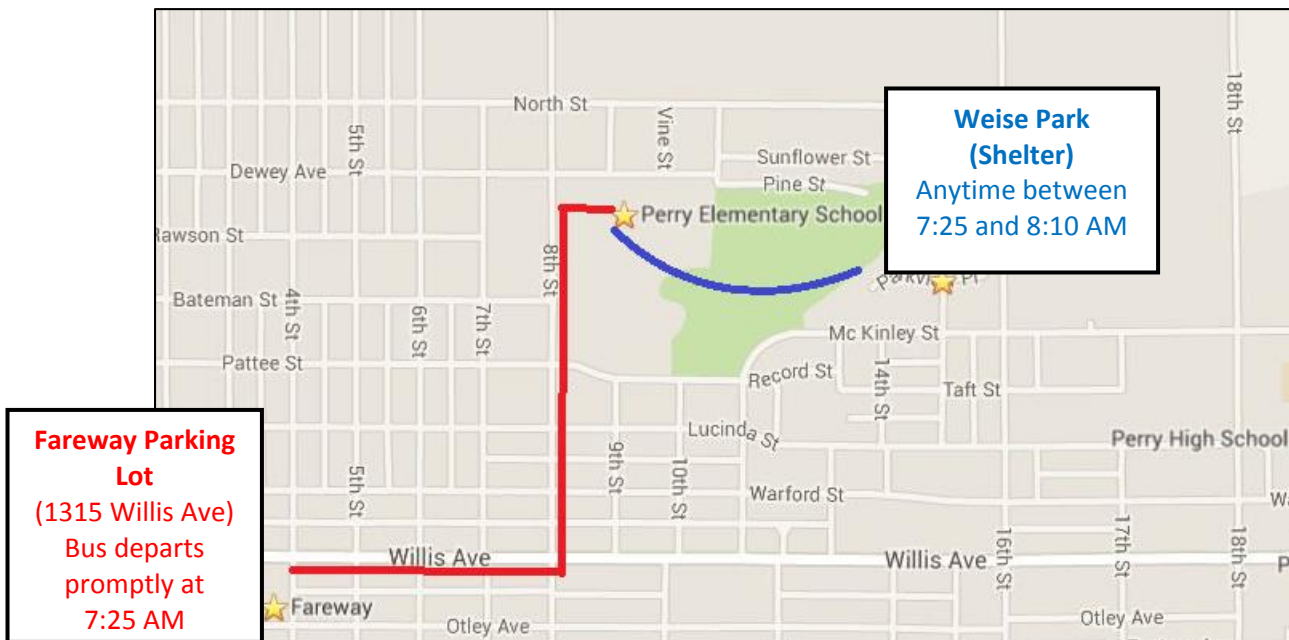

Perry Elementary Walking Wednesdays

Perry Elementary is introducing a Walking School Bus Program on Wednesdays starting

September 3rd continuing until November 5th

A walking school bus is a group of children walking to school together along a specific route, under the supervision of trained volunteers. Background checks are completed on all volunteers, and there is **no cost** to participate in the program. Parents are invited to walk with us, too!

On **Wednesdays**, your child may join the walking school bus, **TO SCHOOL** at either location:

Fareway Parking Lot
(1315 Willis Ave)
Bus departs promptly at 7:25 AM

Weise Park (Shelter)
Anytime between 7:25 and 8:10 AM

Don't live near a route? Drive your child to a stop-they can walk with the group the rest of the way to school.

How to Register

- Your child will bring home a permission slip in their take home folder. Please complete and return it to your teacher by Friday, August 29th to participate.